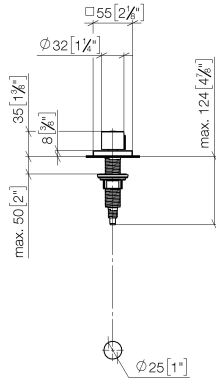

**Strainer waste with control handle - Brushed Durabronz (23kt Gold)**

LOT

10 711 970

- control for single basin
- including adapter for Bowden cable

Fits LOT

	Brushed Durabronz (23kt Gold)	10 711 970-28
	Chrome	10 711 970-00
	Brushed Platinum	10 711 970-06
	Platinum	10 711 970-08
	Durabronz (23kt Gold)	10 711 970-09
	Dark Chrome	10 711 970-19
	Matte Black	10 711 970-33
	Brushed Champagne (22kt Gold)	10 711 970-46
	Champagne (22kt Gold)	10 711 970-47
	Brushed Chrome	10 711 970-93
	Brushed Dark Platinum	10 711 970-99

10 711 970

mm [inches]

10 711 970

Parts for other finishes can be found here: [Chrome](#)

Spare parts list

No.	Item Number	Name	Quantity used	Delivery time
1	09 20 97 030-28	handle	1	20
2	90 12 12 002 00 90	fixing cap	1	2
3	09 27 87 007-28	rosette	1	20
4	90 14 10 043 00 90	seal	1	2
5	09 14 10 042 90	seal	1	2
6	09 29 06 087-28	spindle	1	-
Spare part can no longer be ordered, please order the replacement item				
7	04 30 01 029 00 90	adaptor	1	2
8	09 24 03 175 90	adaptor	1	2
9	09 11 10 073-07	connection	1	30
10	09 11 10 074-07	connection	1	30
11	09 11 10 079-07	connection	1	30
12	09 30 11 087 90	disc	1	2
13	09 23 30 024-07	nut	1	30